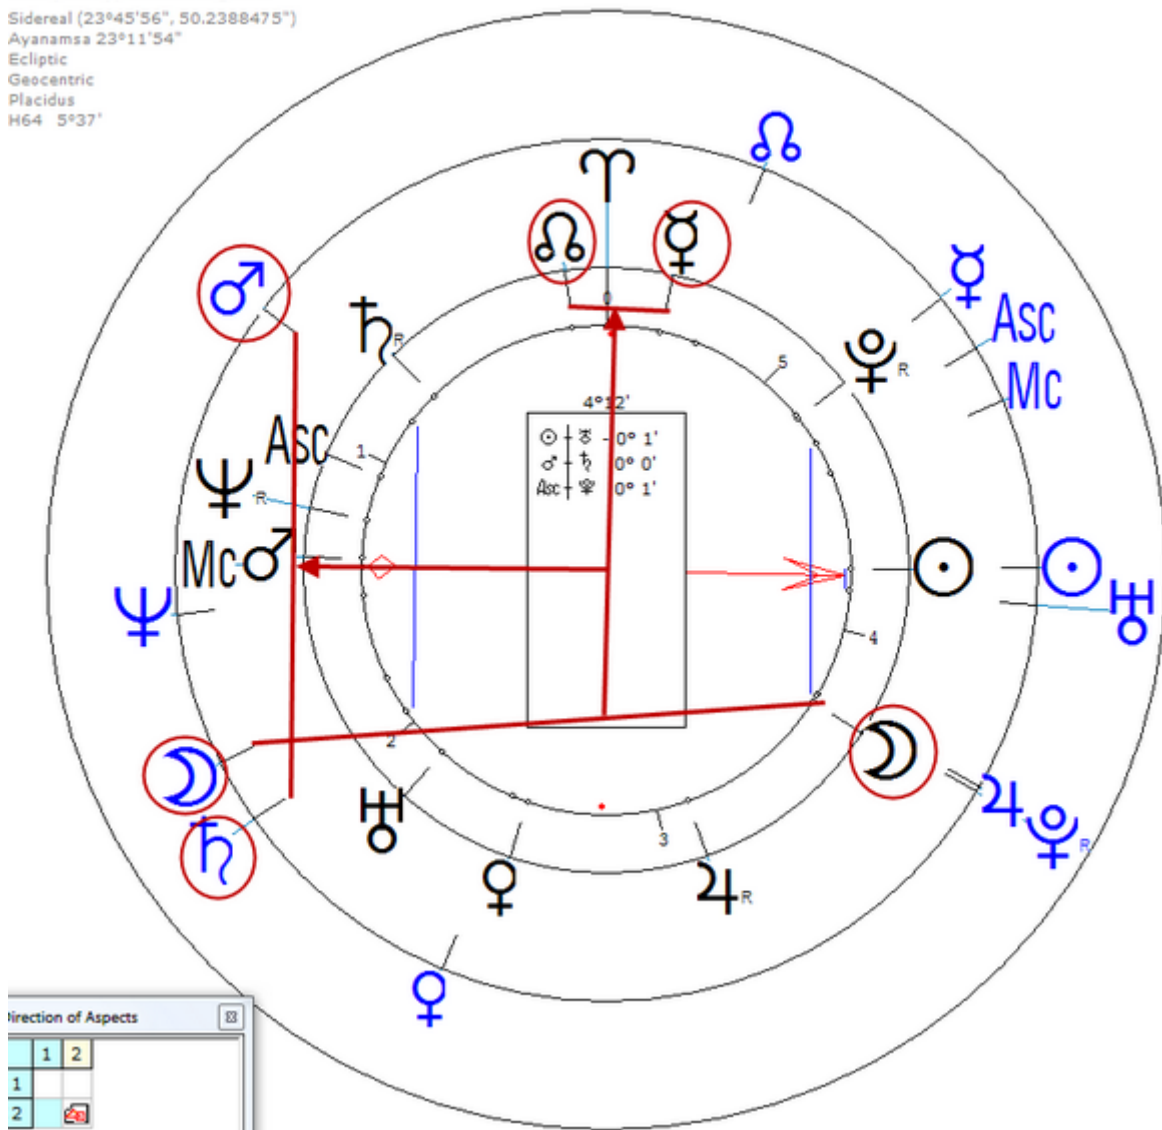

Yates, Paula

24 April 1959 at 00:20 (= 12:20 AM)Colwyn Bay, Wales, 53n18, 3w43
Welsh TV personality in the UK.

<https://www.astro.com/astro-databank/Yates,_Paula>

Death by Suicide 17 September 2000 in London, England(Drugs and
booze, age 41)

Solar Return (Harmonic 64)

Solar $\♁/\♃$ = Solar $\♃/\♃_n = ♀_n/\♁_n$

Yates, Paula
24 April 1959 Fri 0:20 (GMT+1) 53n18 3w45
Colwyn Bay, United Kingdom
Sidereal (23°45'56", 50.2388475")
Ayanamsa 23°11'54"
Ecliptic
Geocentric
Placidus
H64 5°37'